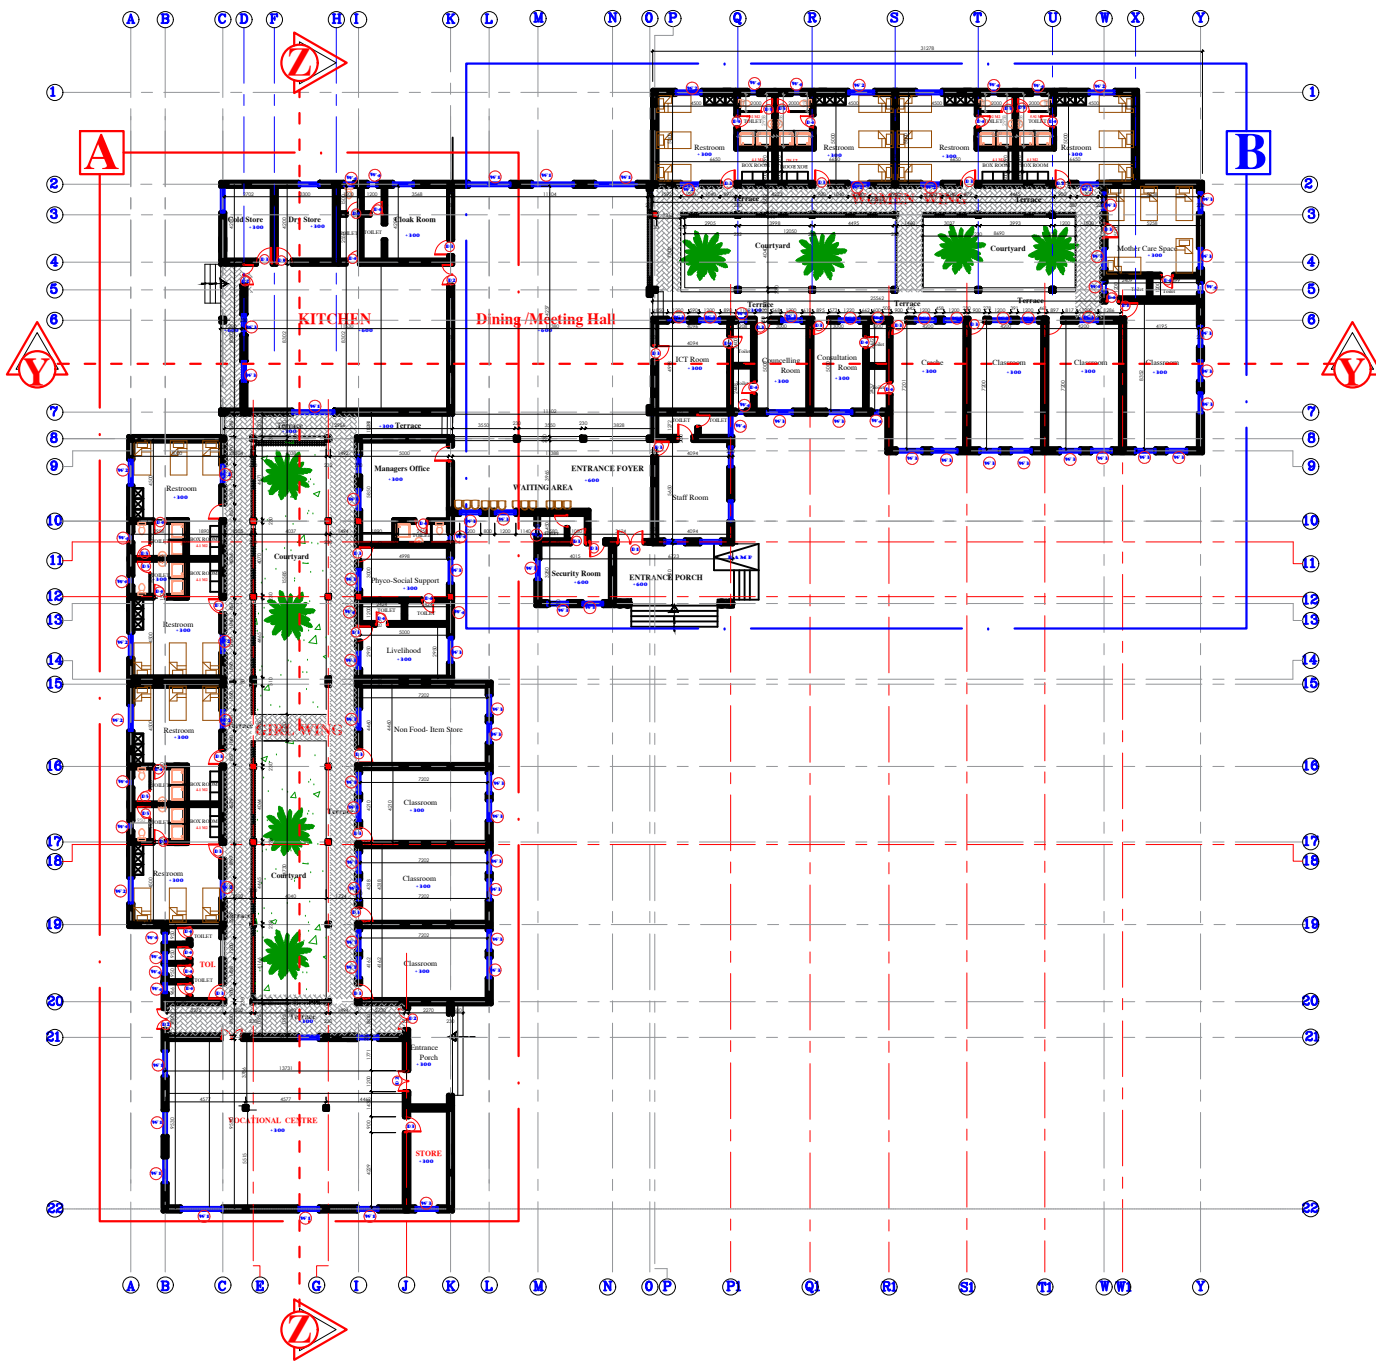

Column Type	Dimension (mm)	Number
	450 x 230 mm	128
	230 x 230 mm	8

**Proposed Women Center Yola**

**LOCATION: Yola, Adamawa State  
Nigeria.**

Scale: : NTS

Date: 30 April 2020

**Prepared by:**

**Okokon Efang** eokokon@iom.int

International Organization for Migration (IOM)

DRWG. No

**01**

**GROUND FLOOR PLAN**