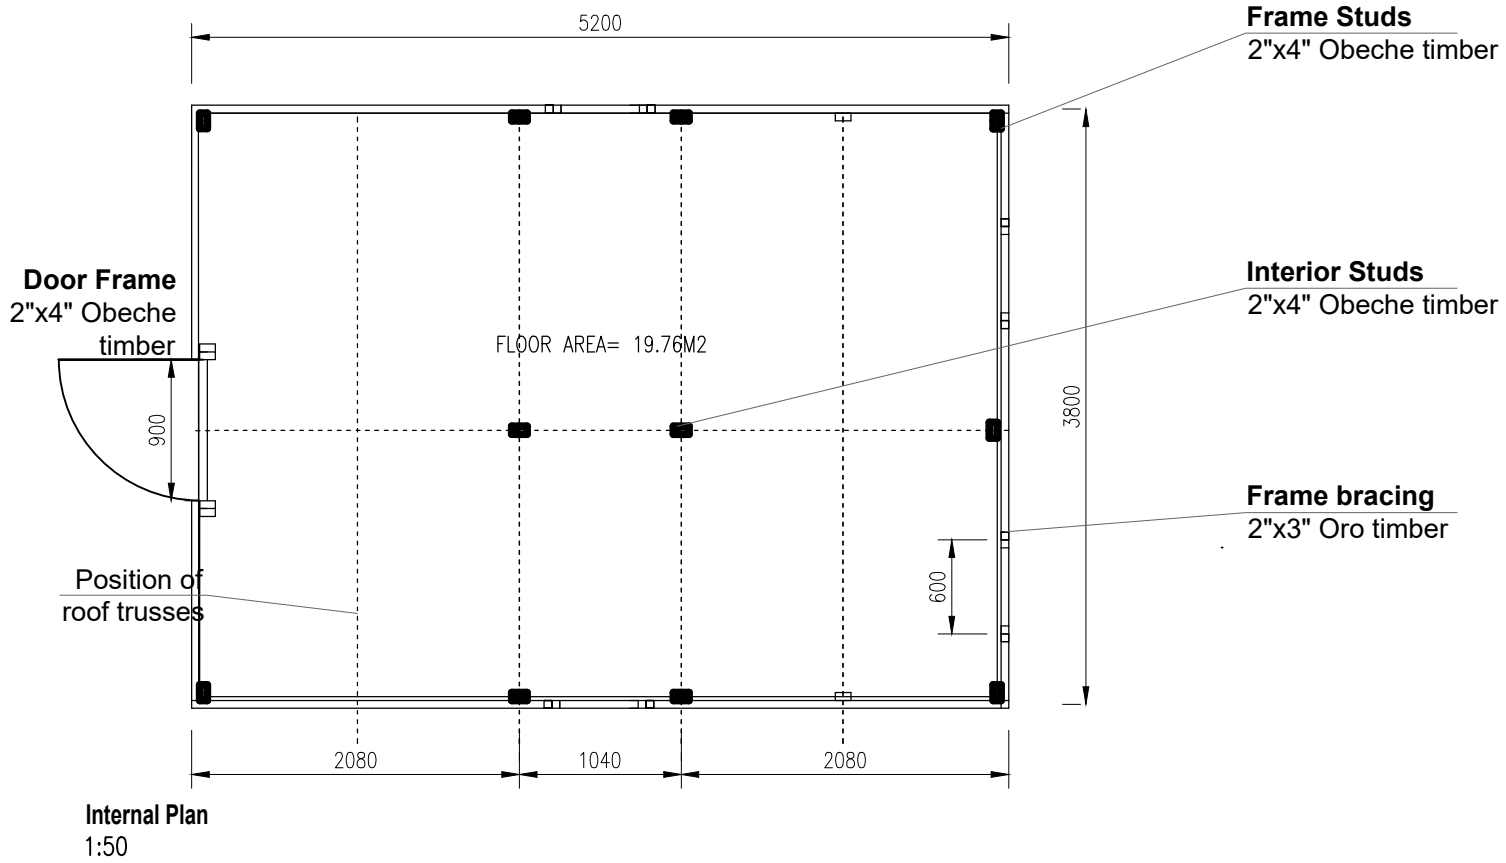

# EMERGENCY SHELTER (BAMA-TYPE) 5.2X3.8M

**Design by:** IOM Shelter Team  
**Contact:** Wilson PHILIP / phwilson@iom.int  
**Location:** Maiduguri, Borno State, Nigeria

**Title:** Revision of Bama-type Shelter

**Date:** June 2018

**Scale:** 1:50

**Longitudinal Section**  
1:50

**Transverse Section**  
1:50

**Design by:** IOM Shelter Team  
**Contact:** Wilson PHILIP / phwilson@iom.int  
**Location:** Maiduguri, Borno State, Nigeria

**Title:** Revision of Bama-type Shelter  
**Date:** June 2018  
**Scale:** 1:50