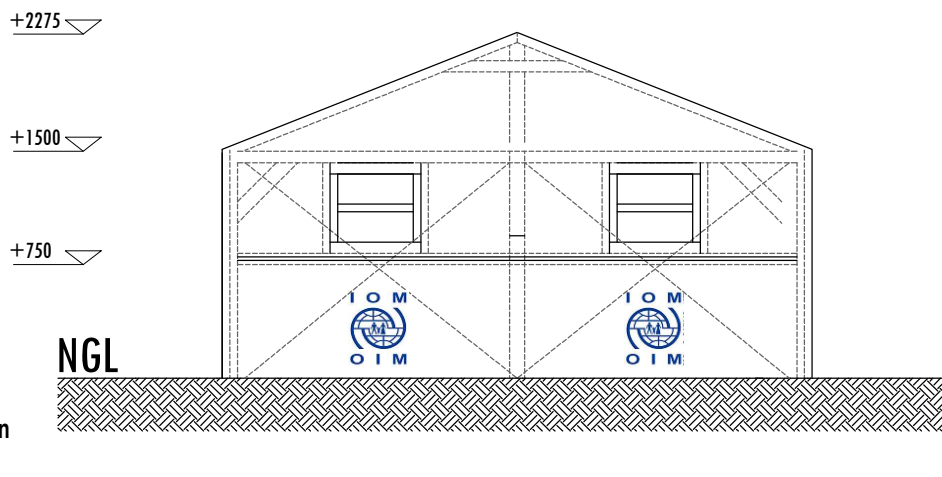

# EMERGENCY SHELTER (BAMA-TYPE) 5.2X3.8M

**Design by:** IOM Shelter Team  
**Contact:** Wilson PHILIP / phwilson@iom.int  
**Location:** Maiduguri, Borno State, Nigeria

**Title:** Revision of Bama-type Shelter

**Date:** June 2018

**Scale:** 1:50

**Longitudinal Section**  
1:50

**Transverse Section**  
1:50

**Design by:** IOM Shelter Team  
**Contact:** Wilson PHILIP / phwilson@iom.int  
**Location:** Maiduguri, Borno State, Nigeria

**Title:** Revision of Bama-type Shelter

**Date:** June 2018

**Scale:** 1:50

*Note: Position of IOM logo is for illustrative purposes only.*

**Design by:** IOM Shelter Team  
**Contact:** Wilson PHILIP / phwilson@iom.int  
**Location:** Maiduguri, Borno State, Nigeria

**Title:** Revision of Bama-type Shelter  
**Date:** June 2018  
**Scale:** 1:50