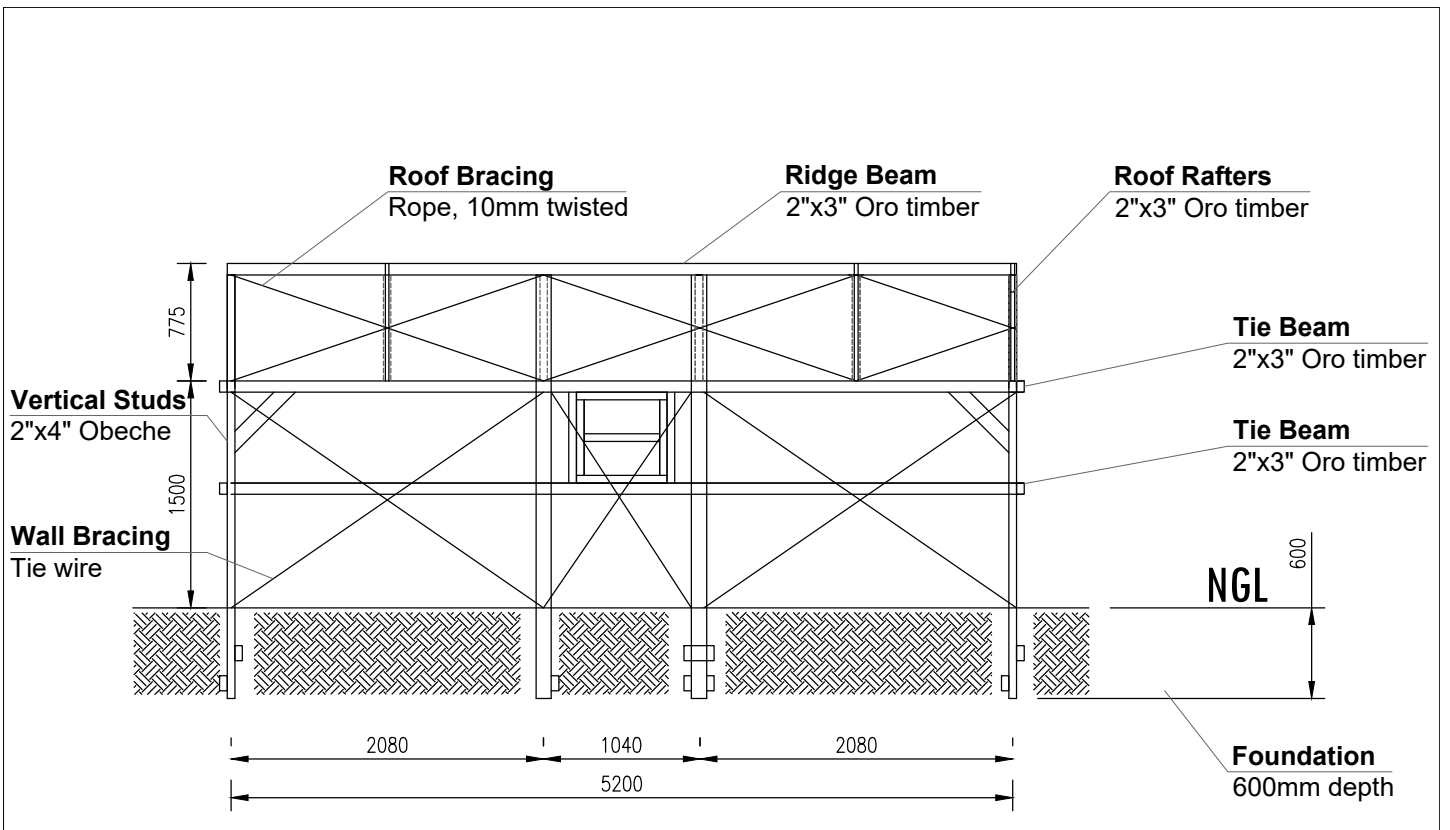

# EMERGENCY SHELTER (BAMA-TYPE) 5.2X3.8M

**Design by:** IOM Shelter Team  
**Contact:** Wilson PHILIP / phwilson@iom.int  
**Location:** Maiduguri, Borno State, Nigeria

**Title:** Revision of Bama-type Shelter

**Date:** June 2018

**Scale:** 1:50

**Longitudinal Section**  
1:50

**Transverse Section**  
1:50

**Design by:** IOM Shelter Team  
**Contact:** Wilson PHILIP / phwilson@iom.int  
**Location:** Maiduguri, Borno State, Nigeria

**Title:** Revision of Bama-type Shelter  
**Date:** June 2018  
**Scale:** 1:50