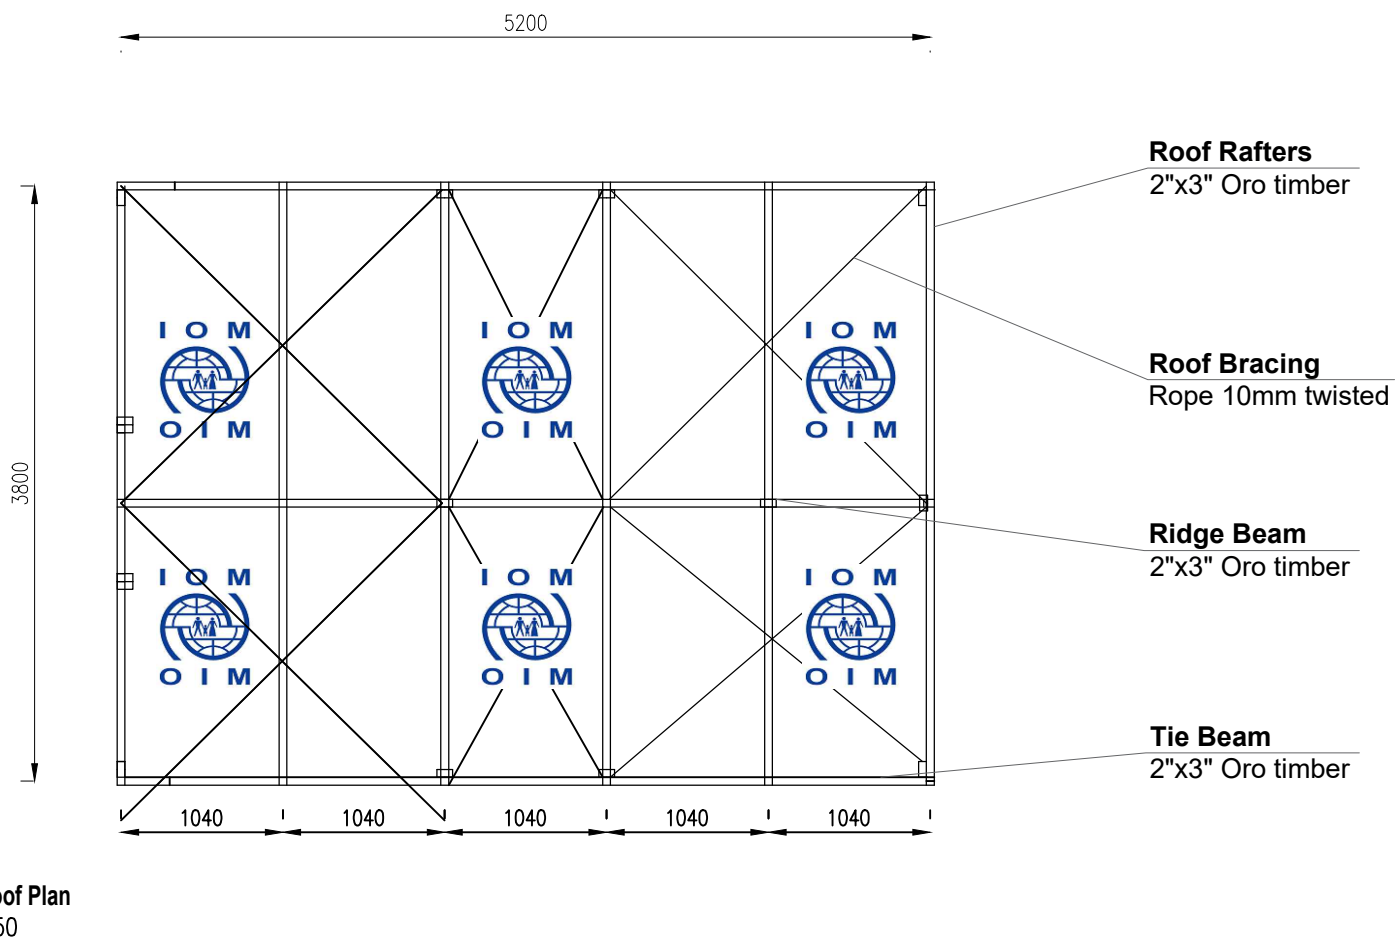

# EMERGENCY SHELTER (BAMA-TYPE) 5.2X3.8M

**Design by:** IOM Shelter Team  
**Contact:** Wilson PHILIP / phwilson@iom.int  
**Location:** Maiduguri, Borno State, Nigeria

**Title:** Revision of Bama-type Shelter

**Date:** June 2018

**Scale:** 1:50

**Longitudinal Section**  
1:50

**Transverse Section**  
1:50

**Design by:** IOM Shelter Team  
**Contact:** Wilson PHILIP / phwilson@iom.int  
**Location:** Maiduguri, Borno State, Nigeria

**Title:** Revision of Bama-type Shelter

**Date:** June 2018

**Scale:** 1:50

*Note: Position of IOM logo is for illustrative purposes only.*

**Design by:** IOM Shelter Team  
**Contact:** Wilson PHILIP / phwilson@iom.int  
**Location:** Maiduguri, Borno State, Nigeria

**Title:** Revision of Bama-type Shelter  
**Date:** June 2018  
**Scale:** 1:50