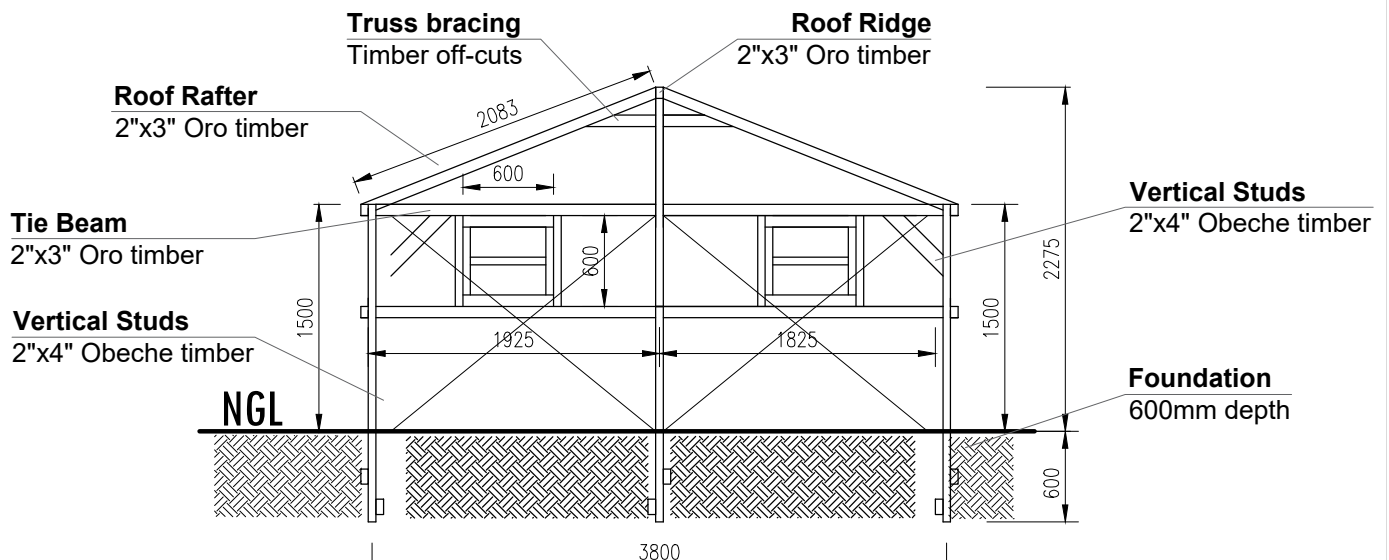

# EMERGENCY SHELTER (BAMA-TYPE) 5.2X3.8M

**Design by:** IOM Shelter Team  
**Contact:** Wilson PHILIP / phwilson@iom.int  
**Location:** Maiduguri, Borno State, Nigeria

**Title:** Revision of Bama-type Shelter

**Date:** June 2018

**Scale:** 1:50

**Longitudinal Section**  
1:50

**Transverse Section**  
1:50

**Design by:** IOM Shelter Team  
**Contact:** Wilson PHILIP / phwilson@iom.int  
**Location:** Maiduguri, Borno State, Nigeria

**Title:** Revision of Bama-type Shelter  
**Date:** June 2018  
**Scale:** 1:50