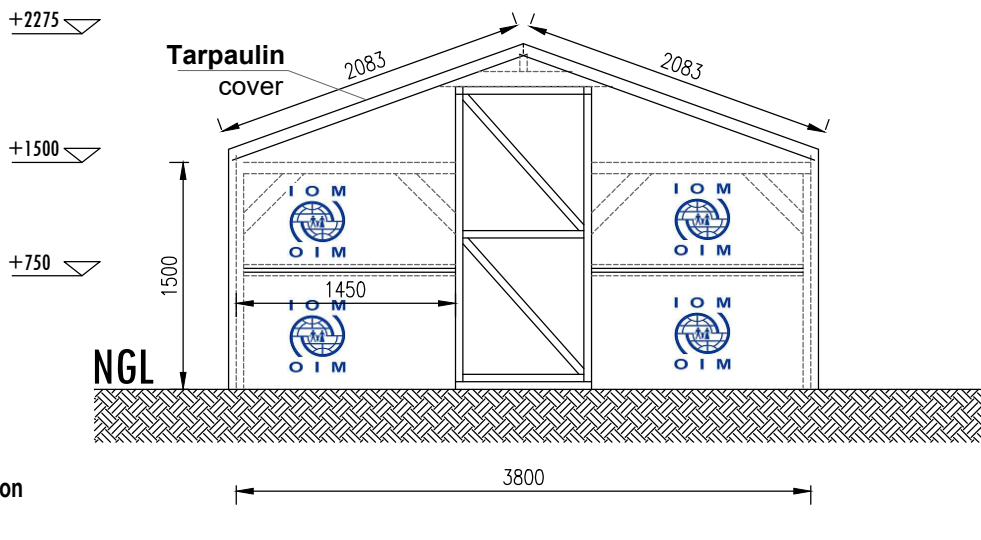

Note: Position of IOM logo is for illustrative purposes only.

Design by: IOM Shelter Team
Contact: Wilson PHILIP / phwilson@iom.int
Location: Maiduguri, Borno State, Nigeria

Title: Revision of Bama-type Shelter
Date: June 2018
Scale: 1:50