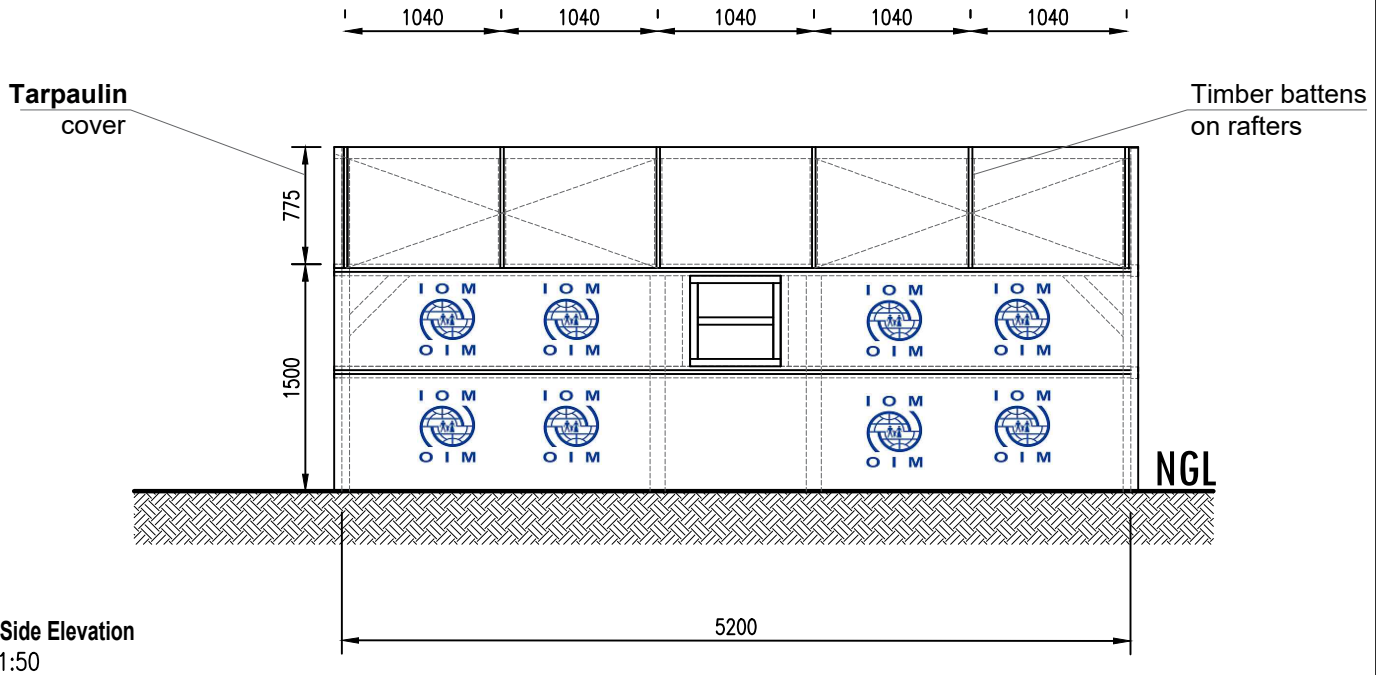

Note: Position of IOM logo is for illustrative purposes only.

Design by: IOM Shelter Team
Contact: Wilson PHILIP / phwilson@iom.int
Location: Maiduguri, Borno State, Nigeria

Title: Revision of Bama-type Shelter
Date: June 2018
Scale: 1:50