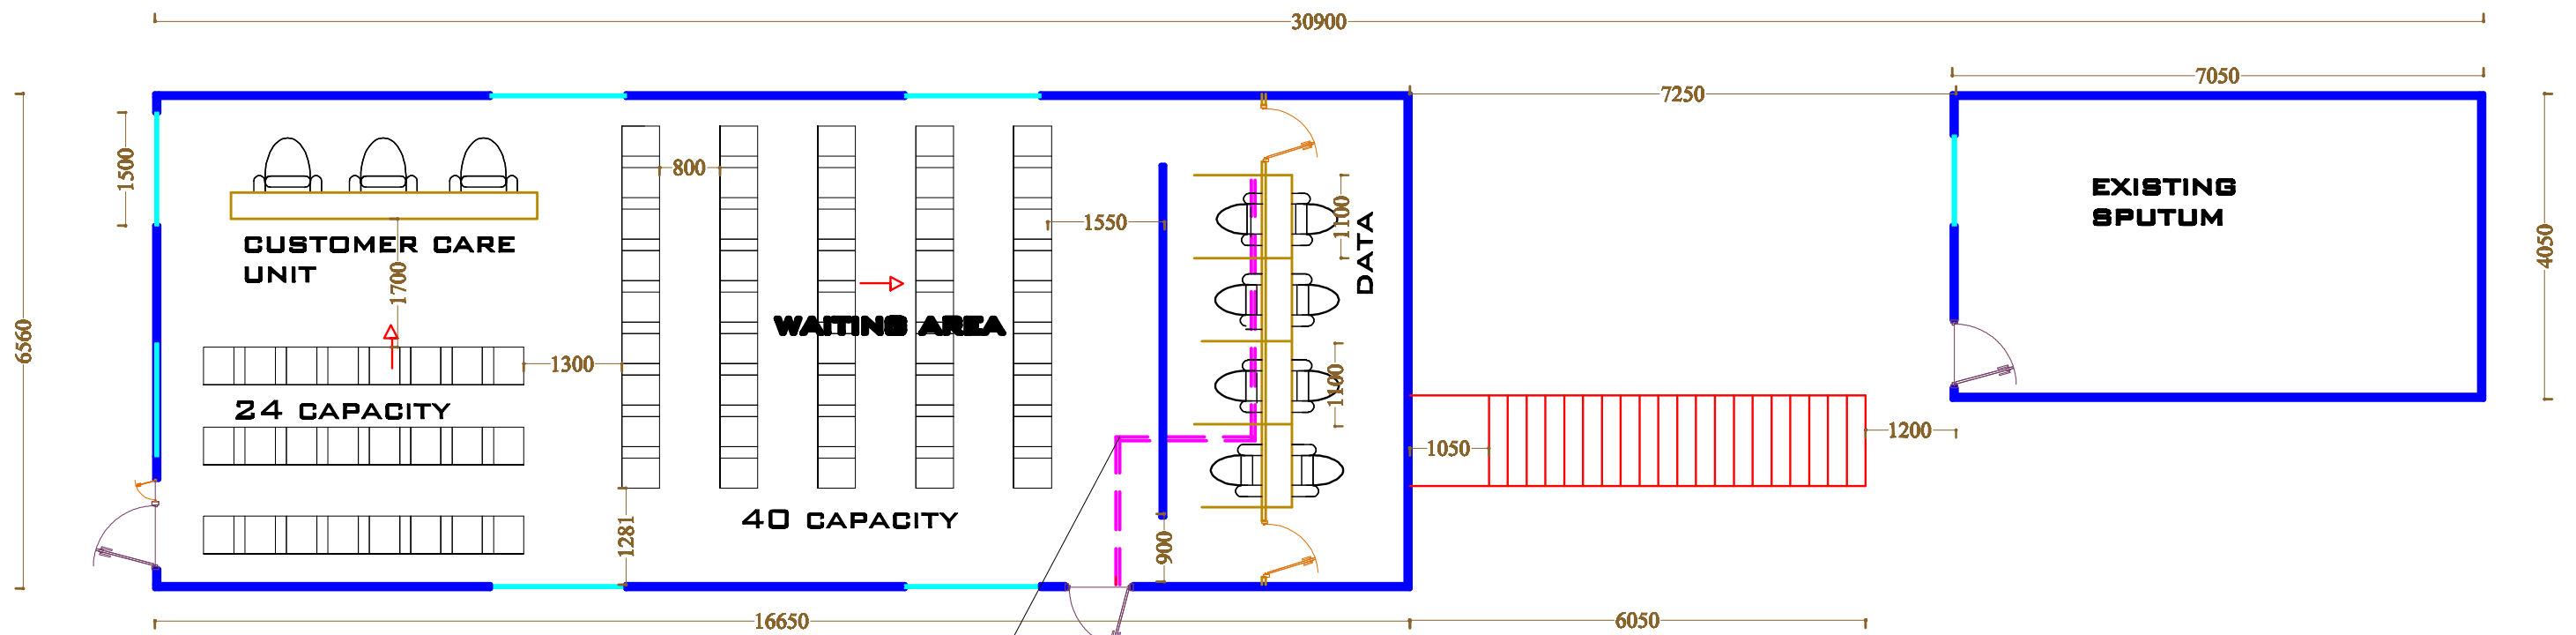

REVISED GROUND FLOOR

PINK LINE REPRESENTS
OLD BUILDING LINE
TO BE DEMOLISHED

PROPOSED DATA OFFICES, ADMIN BUILDING OVER EXISTING SPUTUM AND CONFERENCE